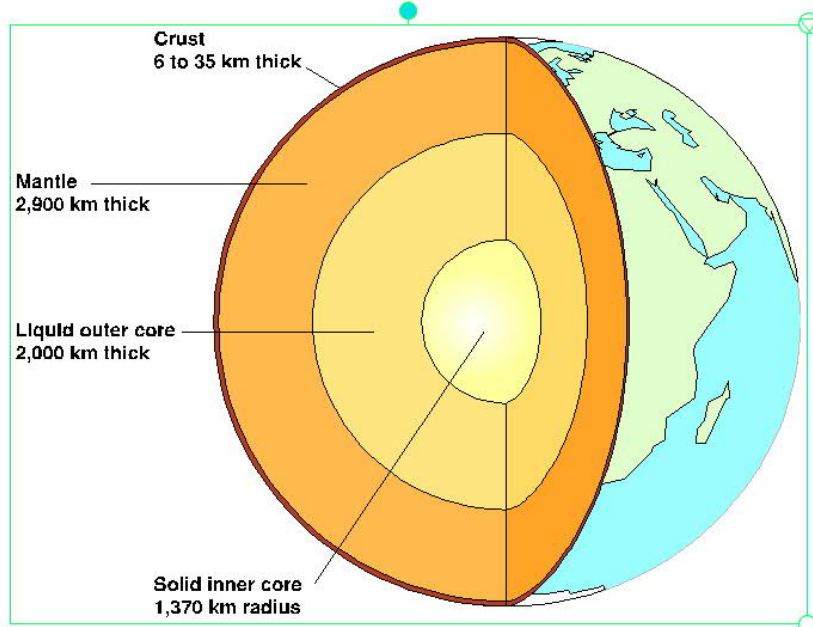

MGL Smart Technology

Gallery Attachment Google search

- Birds
- Buildings
- Clothes
- Construction
- Education
- English
- Expression
- flowers
- Frame and bo
- Fruit
- Graph & Note
- Hindi
- National flag
- Paint
- People
- Stationery
- Super Human
- Toys
- tree
- Vegetable
- **Geography**
- Landform
- Maps
- History
- Clothes
- Egypt
- Famous man
- Windows pictur

CORAL.WMF

CORE.WMF

C_DRIFT.WMF

DD7632E9-EE30-409...

DELTA.WMF

Windows taskbar with various application icons and an **EXIT** button.

Vertical toolbar with various navigation and editing icons.