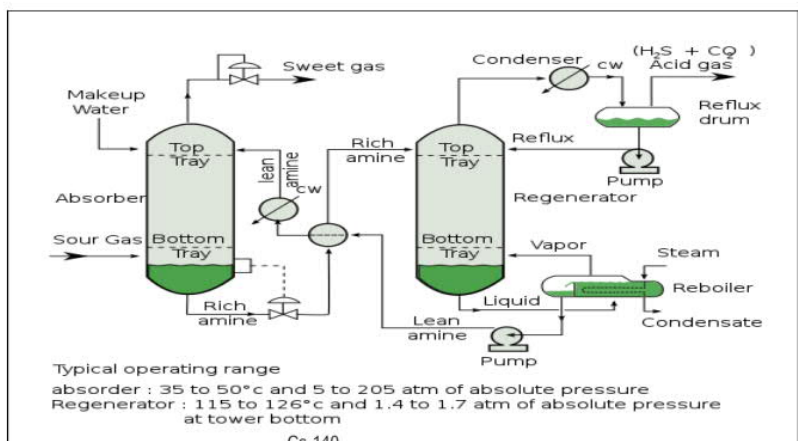

MGL Smart Technology

Gallery Attachment Google search

- Chemical bon
- Chemical elen
- Chemical sym
- Chemistry str
- Color appara
- Common app
- Device
- Element symt
- Experiment e
- Lab instrumer
- Labware
- Symbol
- Child Knowledge
  - Animal
  - Birds
  - Buildings
  - Clothes
  - Construction
  - Education
  - English
  - Expression
  - flowers
  - Frame and bo
  - Fruit
  - Graph & Note
  - Hindi
  - National flag

1280px-Ac_com.svg...

AmineTreating.svg.png

Exothermic Reaction

exothermic_reactions...

fision-nuclear.png

kexue1_0037.jpg